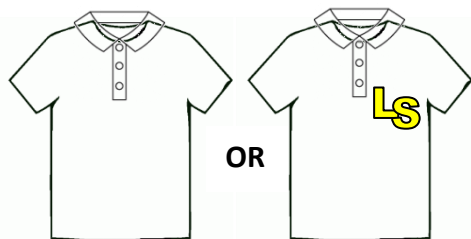

LOUGHTON SCHOOL UNIFORM

Uniform available to purchase from
Maisies
60-64 Church Street
Wolverton, MK12 5JW
01908 313313
Open: 9-5pm Monday - Saturday

OR

OR

OR

If a Hijab is worn,
it needs to be plain
black or dark green

Green and white
checked dresses may
be worn in
the summer

PE Uniform

Please note
the Loughton
PE shirt is
compulsory

Optional